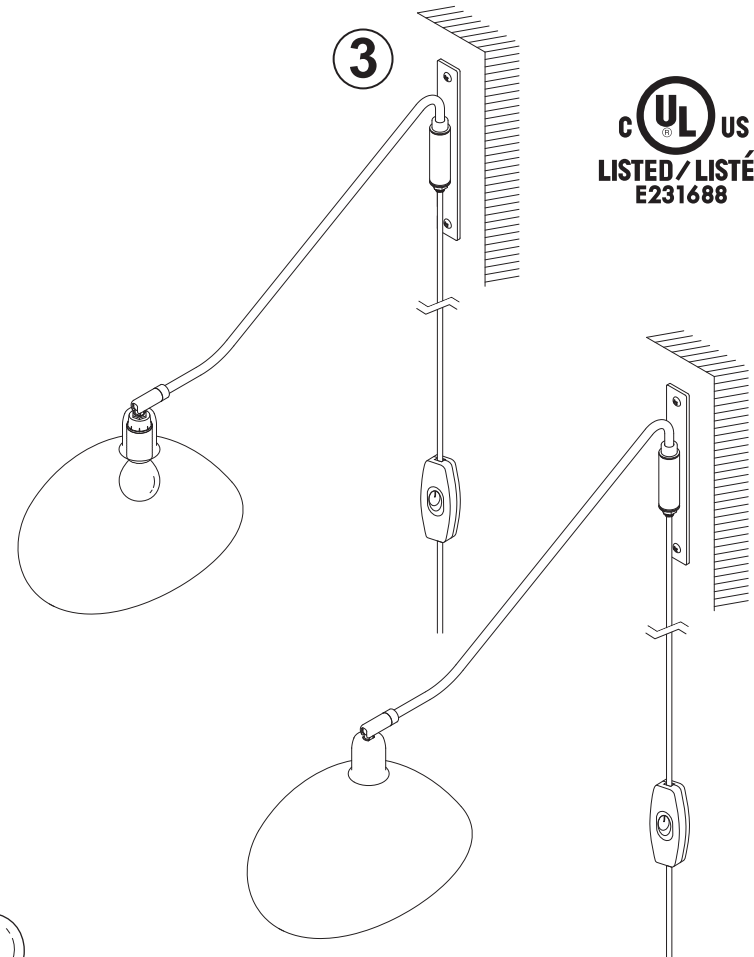

ASSEMBLY INSTRUCTION / INSTRUCTION DE MONTAGE

KARSYN WALL SCONCE / LAMPE MURALE KARSYN

1

A
Screw
VIS
2 pcs.

B
Plastic Cork
Ancrage En
Plastique
2 Pcs.

NOT INCLUDED
NON INCLUS

2

3

c **UL** US
LISTED / LISTÉ
E231688

LED GLOBE BULB INCLUDED /
AMPOULE DEL GLOBE INCLUSE

ITEM No / NO. D'ARTICLE: 217546
SIZE / GRANDEUR: 60 X 23 X 40 CM.H.
MAX. 4W, E12 G50

PS-MM21-URBAN BARN