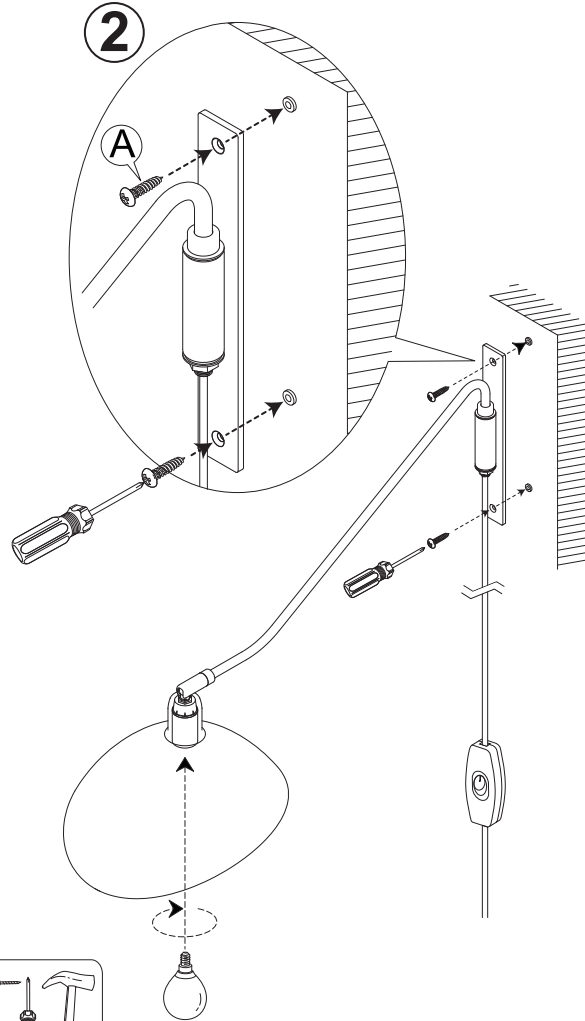

ASSEMBLY INSTRUCTION / INSTRUCTION DE MONTAGE

KARSYN WALL SCONCE / LAMPE MURALE KARSYN

1

A
Screw
VIS
2 pcs.

B
Plastic Cork
Ancrage En
Plastique
2 Pcs.

NOT INCLUDED
NON INCLUS

2

3

c **UL** US
LISTED / LISTÉ
E231688

LED GLOBE BULB INCLUDED /
AMPOULE DEL GLOBE INCLUSE

ITEM No / NO. D'ARTICLE: 217546
SIZE / GRANDEUR: 60 X 23 X 40 CM.H.
MAX. 4W, E12 G50

PS-MM21-URBAN BARN