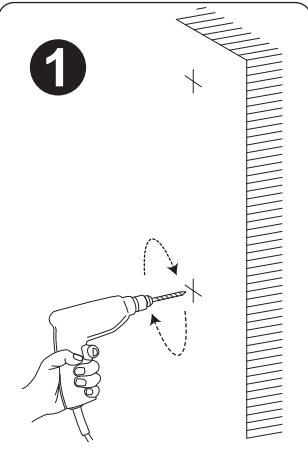

ASSEMBLY INSTRUCTION / INSTRUCTION DE MONTAGE

KARSYN WALL SCONCE / LAMPE MURALE KARSYN

1

A
Screw
VIS
2 pcs.

B
Plastic Cork
Ancrage En
Plastique
2 Pcs.

NOT INCLUDED
NON INCLUS

2

3

c **UL** US
LISTED / LISTÉ
E231688

LED GLOBE BULB INCLUDED /
AMPOULE DEL GLOBE INCLUSE

ITEM No / NO. D'ARTICLE: 217546
SIZE / GRANDEUR: 60 X 23 X 40 CM.H.
MAX. 4W, E12 G50

PS-MM21-URBAN BARN