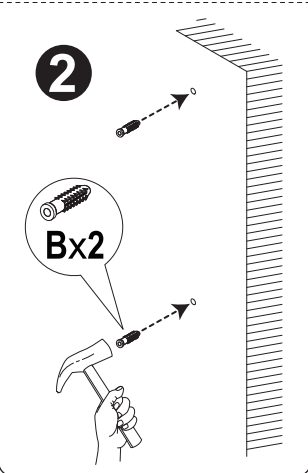

ASSEMBLY INSTRUCTION / INSTRUCTION DE MONTAGE

KARSYN WALL SCONCE / LAMPE MURALE KARSYN

1

A
Screw
VIS
2 pcs.

B
Plastic Cork
Ancrage En
Plastique
2 Pcs.

NOT INCLUDED
NON INCLUS

2

3

c **UL** US
LISTED / LISTÉ
E231688

LED GLOBE BULB INCLUDED /
AMPOULE DEL GLOBE INCLUSE

ITEM No / NO. D'ARTICLE: 217546
SIZE / GRANDEUR: 60 X 23 X 40 CM.H.
MAX. 4W, E12 G50

PS-MM21-URBAN BARN