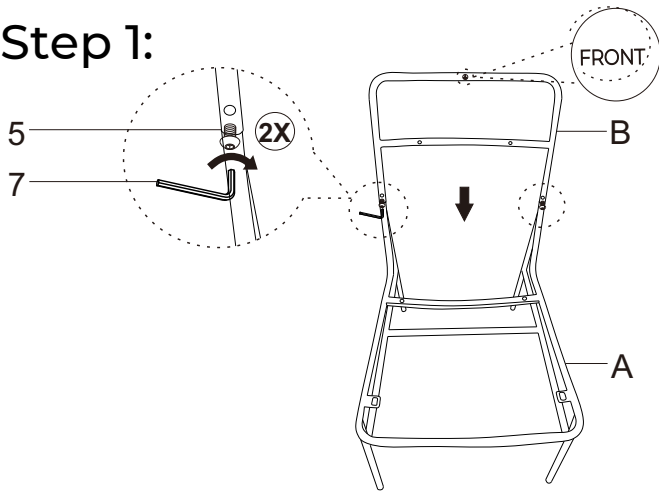

Kenzie Dining Chair

Assembly Instructions

URBAN BARN

Parts Packing Configurations

- A. Seat Frame 1 pc
- B. Back Frame 1 pc
- C. Back Cushion 1 pc
- D. Seat Cushion 1 pc

Hardware kit packed in box

No.	Description	Image	Qty
1	Flat Washer (M6)		4 PCS
2	Allen Bolt (6x20mm)		2 PCS
3	Allen Bolt (6x35mm)		2 PCS
4	Lock Washer (M6)		4 PCS
5	Allen Bolt (6x12mm)		2 PCS
6	Allen Bolt (6x35mm)		2 PCS
7	Allen Key (S4)		1 PC

Fully Assembled

Step 1:

Step 2:

Step 3:

Step 4:

Step 5:

Assembly Complete