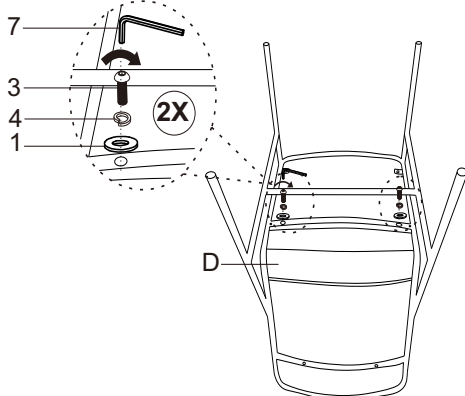

Kenzie Dining Chair

Assembly Instructions

URBAN BARN

Parts Packing Configurations

- A. Seat Frame 1 pc
- B. Back Frame 1 pc
- C. Back Cushion 1 pc
- D. Seat Cushion 1 pc

Hardware kit packed in box

No.	Description	Image	Qty
1	Flat Washer (M6)		4 PCS
2	Allen Bolt (6x20mm)		2 PCS
3	Allen Bolt (6x35mm)		2 PCS
4	Lock Washer (M6)		4 PCS
5	Allen Bolt (6x12mm)		2 PCS
6	Allen Bolt (6x35mm)		2 PCS
7	Allen Key (S4)		1 PC

Fully Assembled

Step 1:

Step 2:

Step 3:

Step 4:

Step 5:

Assembly Complete