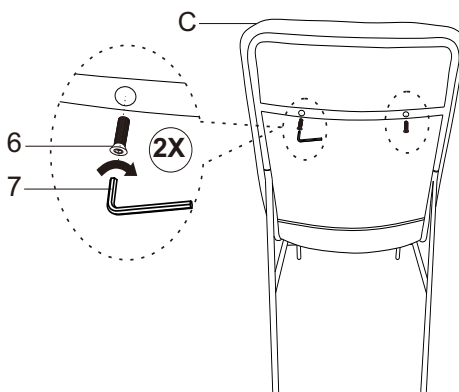

Kenzie Dining Chair

Assembly Instructions

URBAN BARN

Parts Packing Configurations

- A. Seat Frame 1 pc
- B. Back Frame 1 pc
- C. Back Cushion 1 pc
- D. Seat Cushion 1 pc

Hardware kit packed in box

No.	Description	Image	Qty
1	Flat Washer (M6)		4 PCS
2	Allen Bolt (6x20mm)		2 PCS
3	Allen Bolt (6x35mm)		2 PCS
4	Lock Washer (M6)		4 PCS
5	Allen Bolt (6x12mm)		2 PCS
6	Allen Bolt (6x35mm)		2 PCS
7	Allen Key (S4)		1 PC

Fully Assembled

Step 1:

Step 2:

Step 3:

Step 4:

Step 5:

Assembly Complete