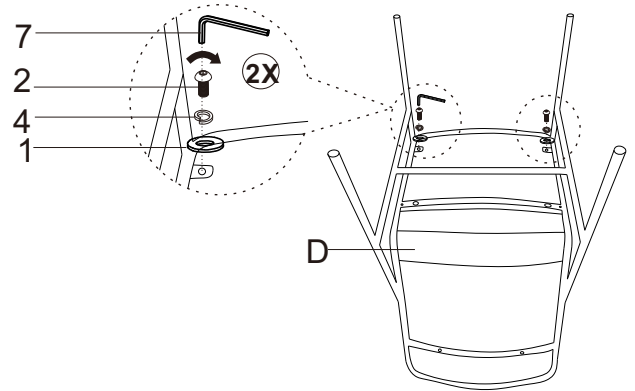

Kenzie Dining Chair

Assembly Instructions

URBAN BARN

Parts Packing Configurations

- A. Seat Frame 1 pc
- B. Back Frame 1 pc
- C. Back Cushion 1 pc
- D. Seat Cushion 1 pc

Hardware kit packed in box

No.	Description	Image	Qty
1	Flat Washer (M6)		4 PCS
2	Allen Bolt (6x20mm)		2 PCS
3	Allen Bolt (6x35mm)		2 PCS
4	Lock Washer (M6)		4 PCS
5	Allen Bolt (6x12mm)		2 PCS
6	Allen Bolt (6x35mm)		2 PCS
7	Allen Key (S4)		1 PC

Fully Assembled

Step 1:

Step 2:

Step 3:

Step 4:

Step 5:

Assembly Complete